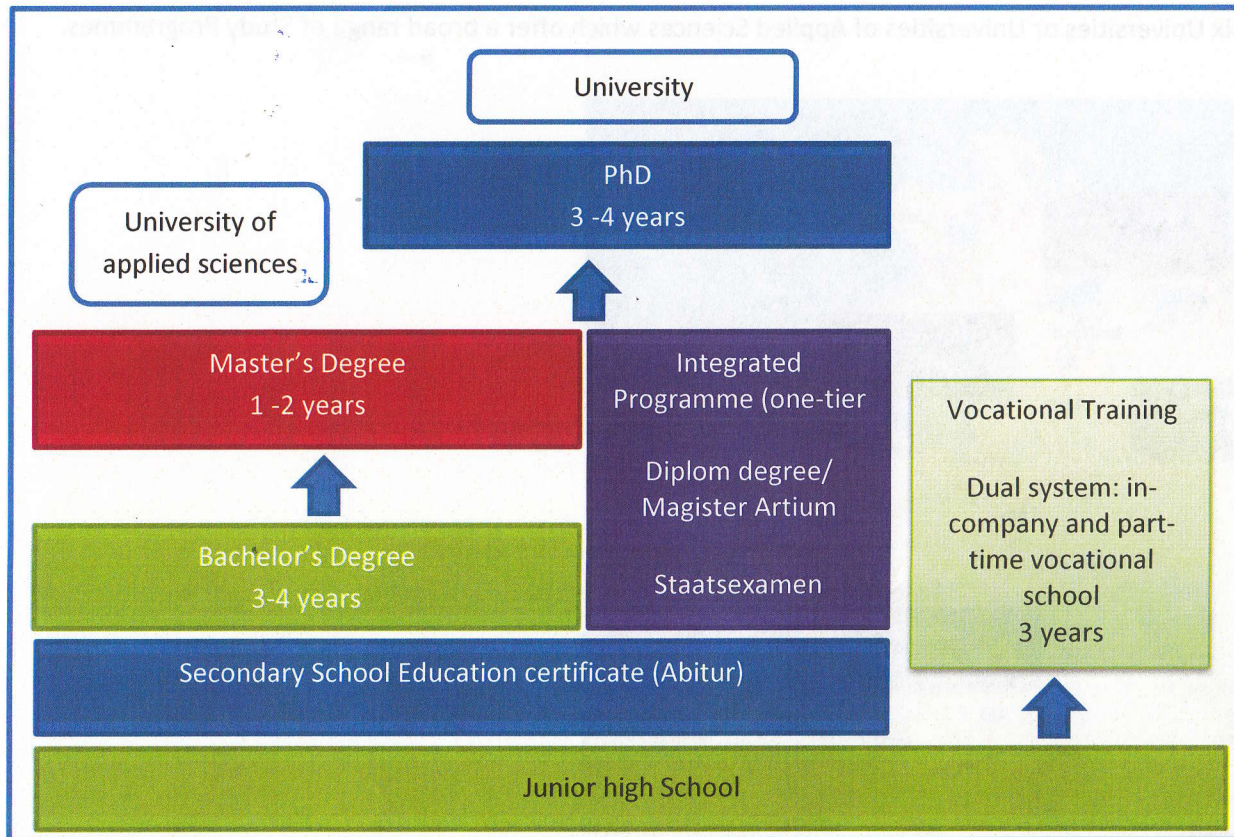

# German Higher Education System

## Types of higher education institutions

There are three types of higher education institutions in Germany:

- Universities
- Universities of Applied Science
- Colleges of Art, Film and Music

## Types of Degree Programmes

- **Bachelor-Programmes** (as single-major or double-major)
  - 3-4 years
- **Master Programmes**
  - 1-2 years (immediately following bachelor or after a gap (e.g. phases of work))
- **Integrated (One-Tier) Programmes**
  - Staatsexamen: 4 years (National Examinations in, e.g., Medicine or Education)
  - Diplom/ Magister Artium: 4 years
- **PhD**
  - 3-4 years
  - Doctoral Programmes

## Language Requirements

- German is an admissions requirement for (almost) all majors. Requirement varies – Level: min. B1-C2
- English is an admissions requirement for international major programs – Level: min. B1-C1